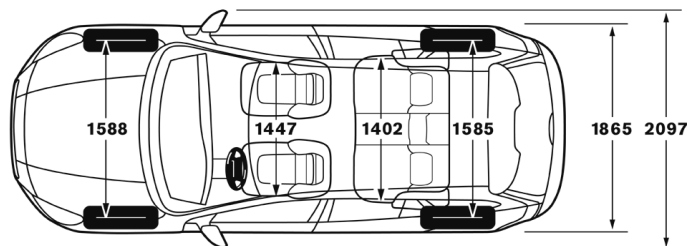

ALTELE

Filtru de particule diesel (motorizari diesel)	Display in limba Engleza
Positive Temperature Control (PTC) (motorizari diesel)	Kit reparatie anvelope
Duze spalator parbriz incalzite	Triunghi reflectorizant; Trusa de prim ajutor
Filtru de polen	

DATE TEHNICE

Motorizare	*D2(DRIVE)	*D3
Norma de poluare	EURO5	EURO5
Numar cilindri	4 cilindri	5 cilindri
Numar valve	16 valve	20 valve
Capacitate cilindrica (cmc)	1560	1984
Putere maxima (kw/rpm)	84(115) / 3600 20(163) / 3500	
Cuplu maxim (Nm/rpm)	270 / 1750-2500/100 / 1500-2750	
Acceleratie (0-100 km/h)	11.3/12	9.4/9.4
Viteza maxima (km/h)	190	220/215
Consum mediu (l/100km)	4.5/5.0	5.1/5.7
Emisii specifice CO2 (g/krr)	119/130	132/149
Transmisie	M6/PS6	M6 / G6

Motorizare	*D5 (FWD)	D5 (FWD)	D5 (AWD)
Norma de poluare	EURO5	EURO5	EURO5
Numar cilindri	5 cilindri	5 cilindri	5 cilindri
Numar valve	20 valve	20 valve	20 valve
Capacitate cilindrica (cmc)	2400	2400	2400
Putere maxima (kw/rpm)	158(215)/4000	158(215)/4000	158(215)/4000
Cuplu maxim (Nm/rpm)	420/1500-3250	440/1500-3000	440/1500-3000
Acceleratie (0-100 km/h)	7.7	7.8	8.1
Viteza maxima (km/h)	230	230	225
Consum mediu (l/100km)	4.9	6.2	6.4
Emisii specifice CO2 (g/krr)	129	162	169
Transmisie	M6	G6	G6

*) Tehnologie Start-Stop pentru transmisii manuale, DRIVE PS6, D3AT

**) date tehnice preliminare pentru D2 PS6

Garantie : 24 luni fara limita de km / Garantie anticoroziune : 12 ani

Lista de preturi valabila de la 01.08.2011 .v5.Actualizare 16.01.2012.Producatorul isi rezerva dreptul de a aduce modificari prezentei liste de preturi in ceea ce priveste pretul, paleta de culori, tapiteriile, echipamentul standard si optional, datele tehnice si de a intrerupe fabricarea oricarui model.Preturile se vor calcula in lei la cursul EUR/RON din ziua platii, comunicat de Dealer.